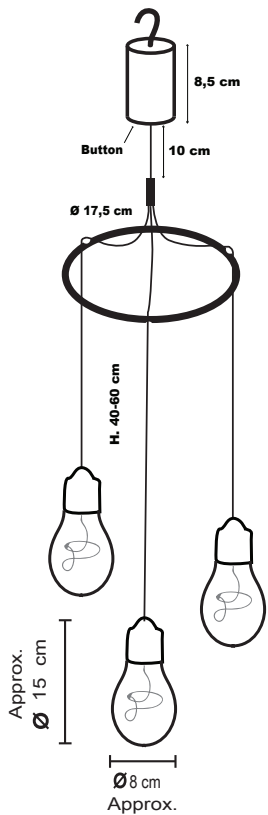

# LUXFORM

LIGHTING

*Battery light*

3x String-LED bulb, model Apollo

**LUXFORM**  
GLOBAL BV

Luxform Global BV Transportstraat 1 8263 BW Kampen The Netherlands

[X] - Not included