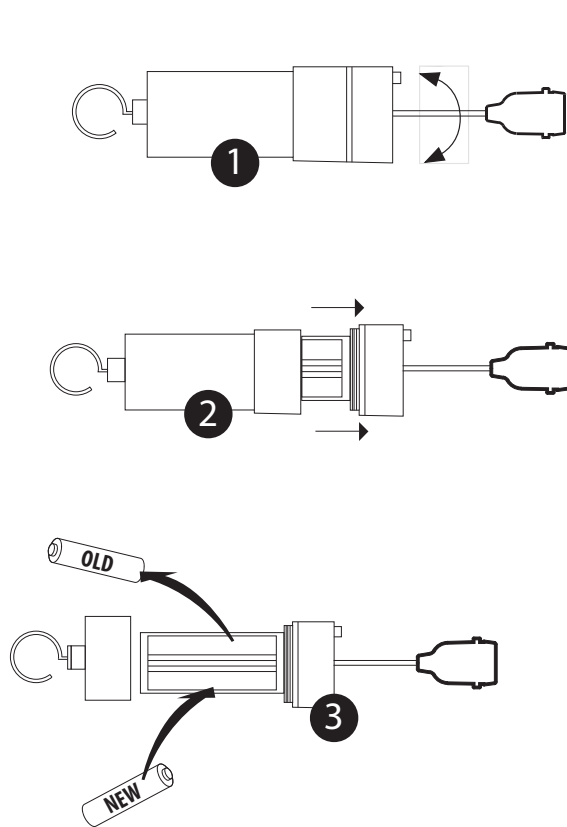

# LUXFORM

LIGHTING

*Battery light*

3x String-LED bulb, model Apollo

**LUXFORM**  
GLOBAL BV

Luxform Global BV Transportstraat 1 8263 BW Kampen The Netherlands

[X] - Not included